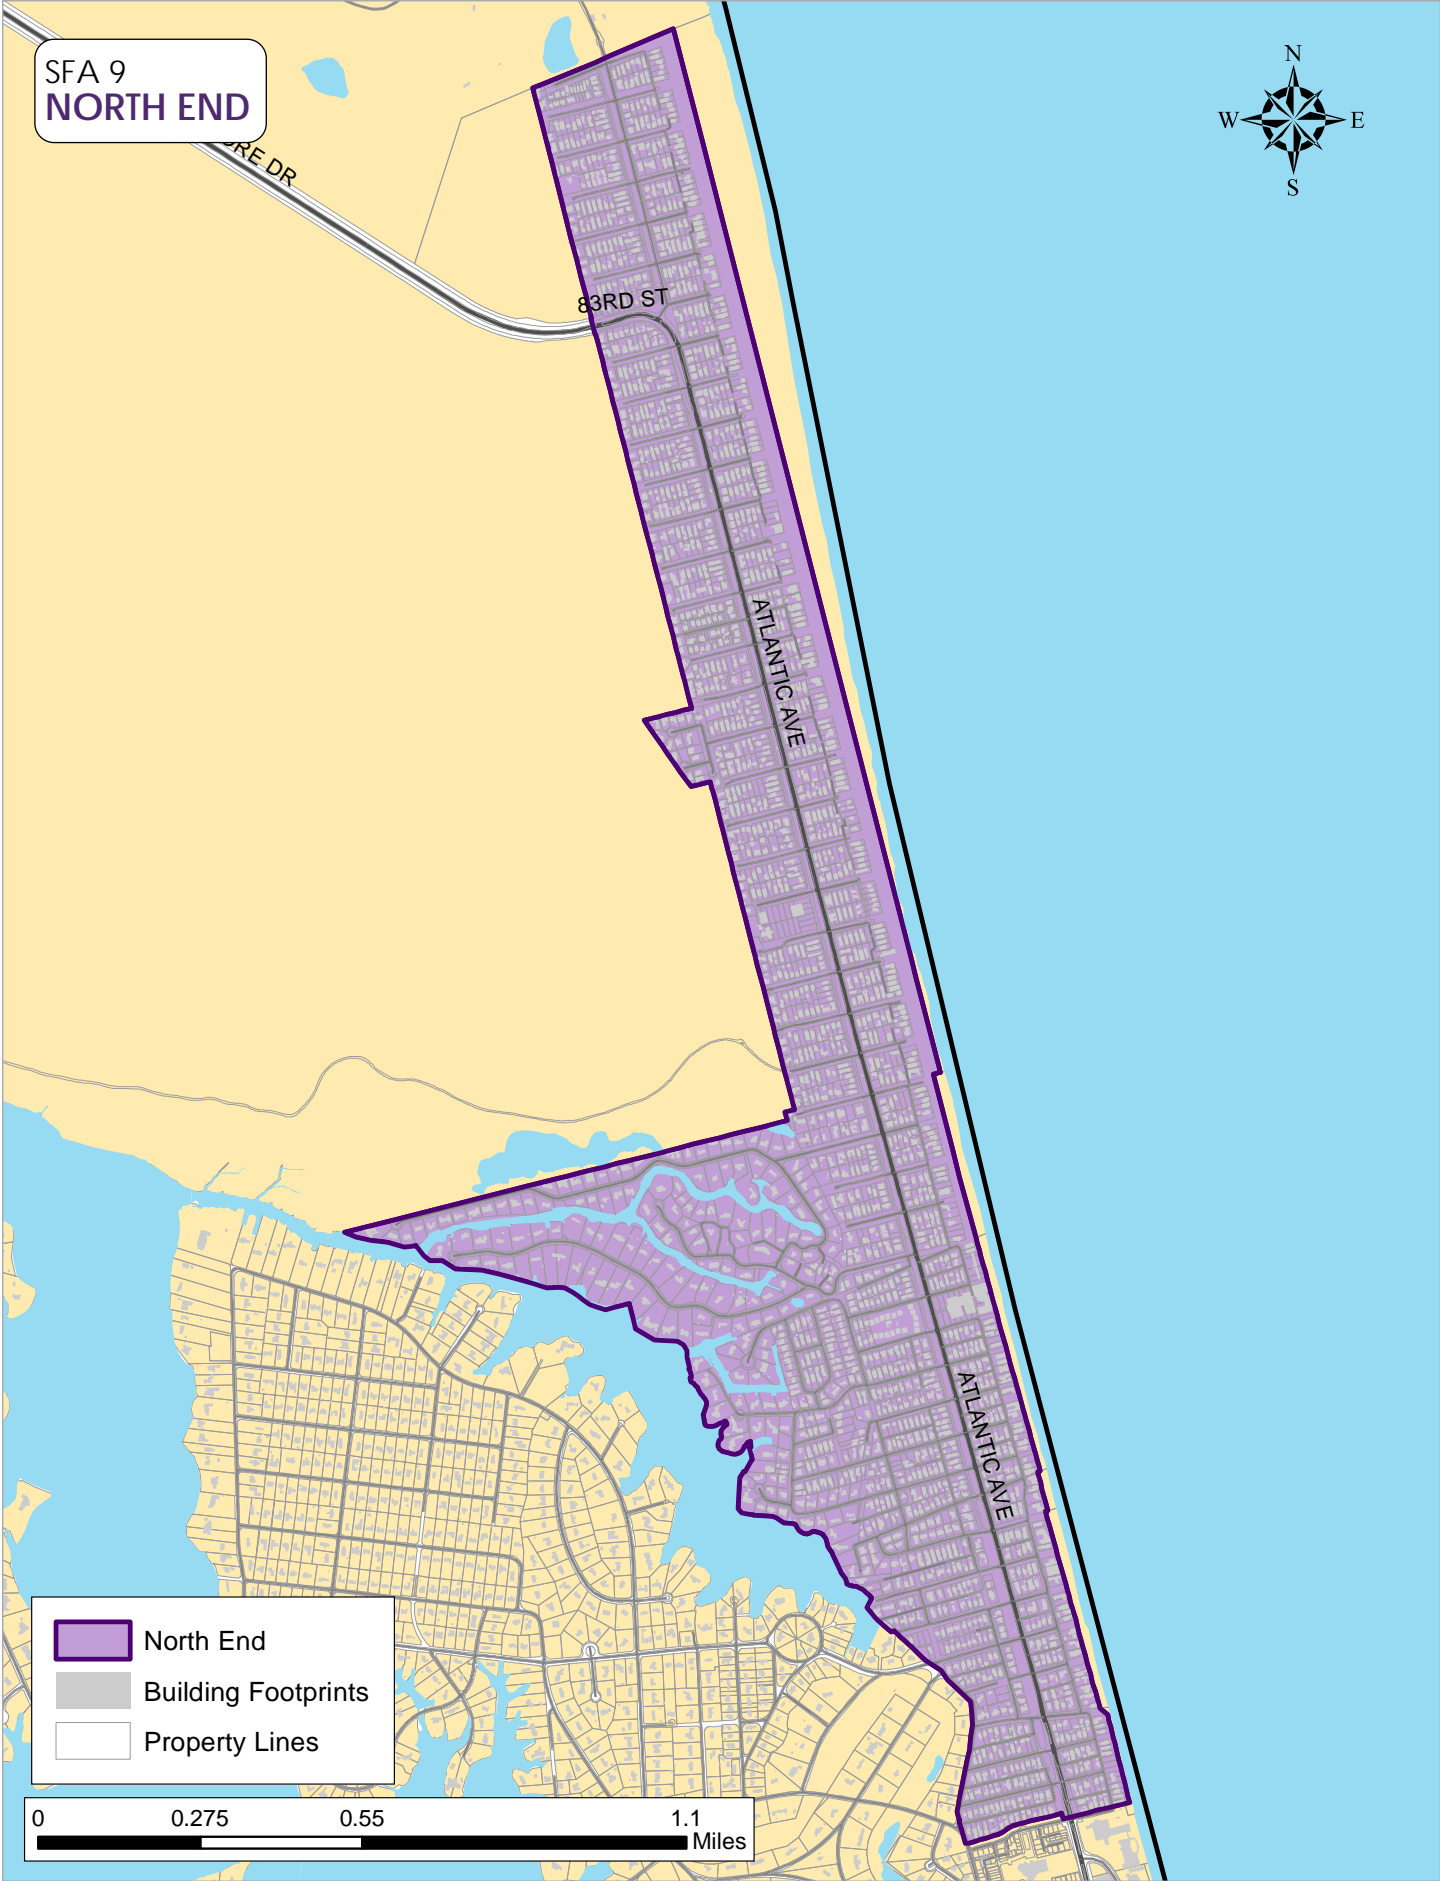

SFA 9
NORTH END

- North End
- Building Footprints
- Property Lines

0 0.275 0.55 1.1 Miles