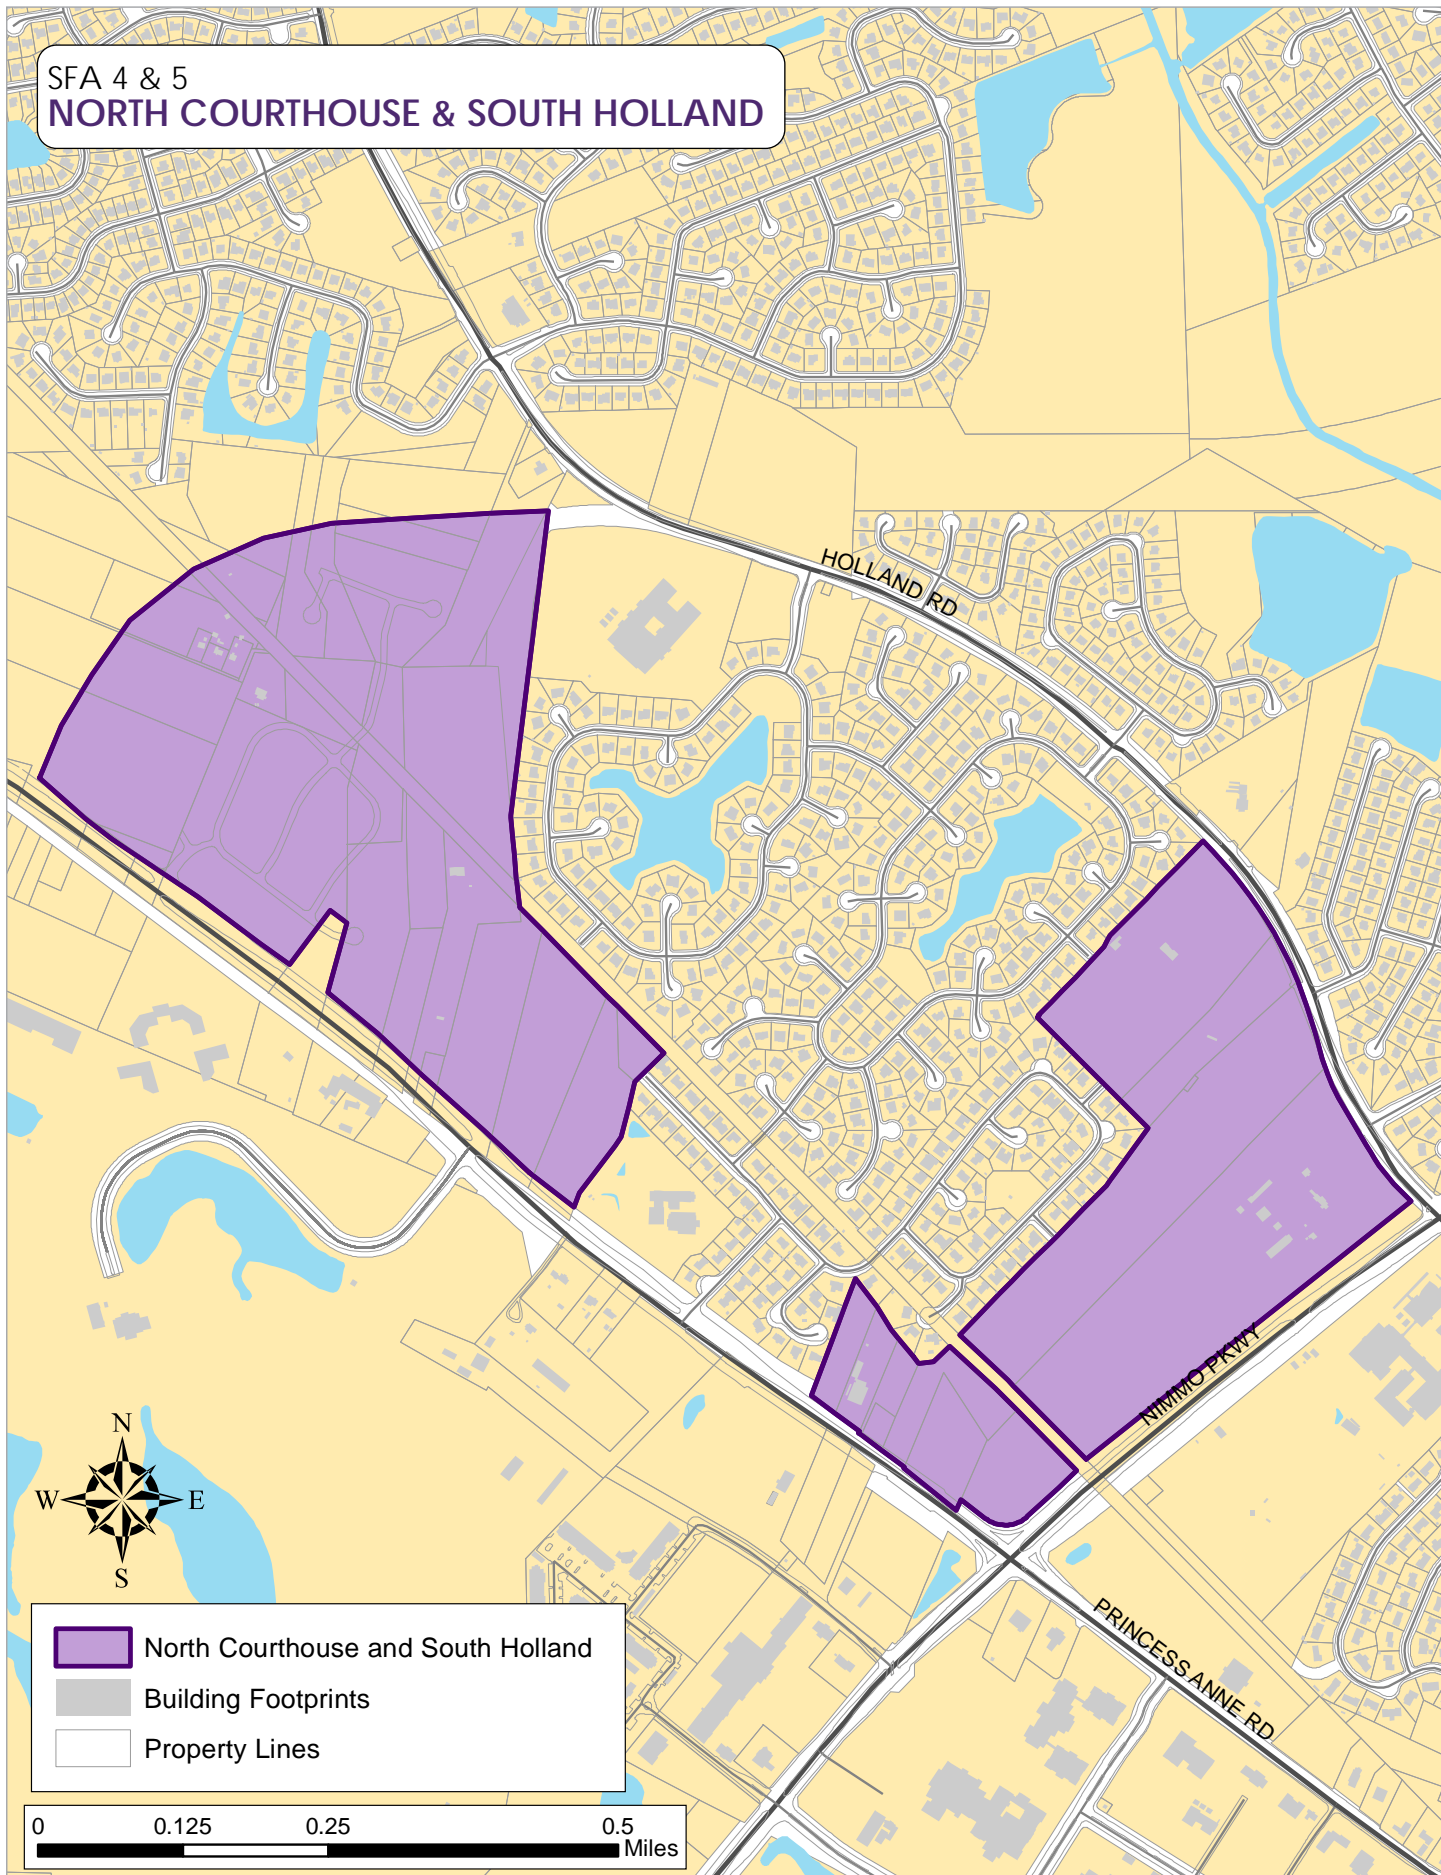

SFA 4 & 5
NORTH COURTHOUSE & SOUTH HOLLAND

- North Courthouse and South Holland
- Building Footprints
- Property Lines

0 0.125 0.25 0.5 Miles