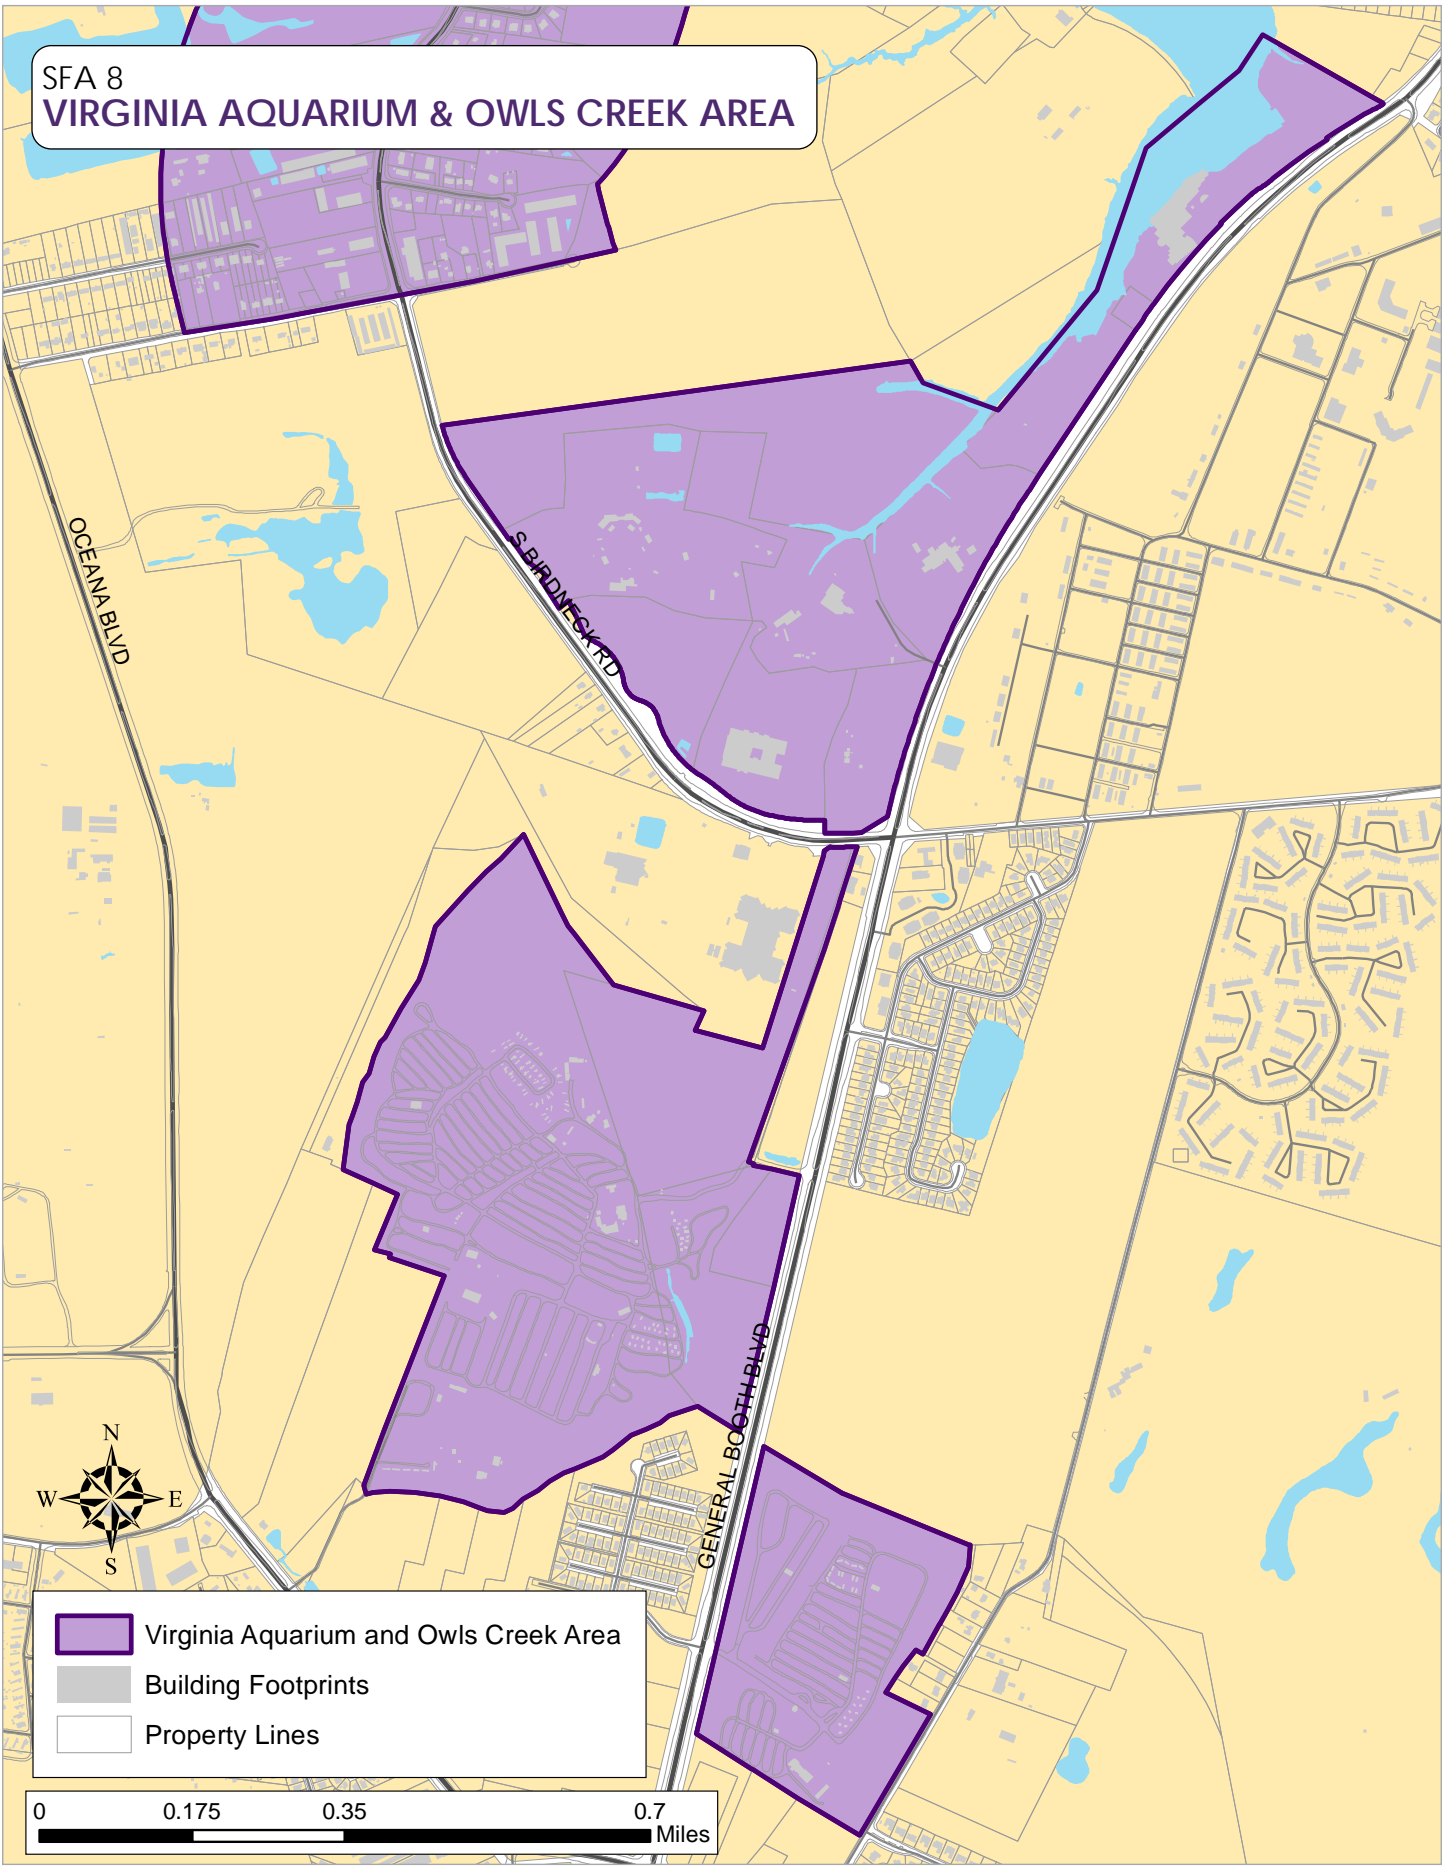

SFA 8
VIRGINIA AQUARIUM & OWLS CREEK AREA

- Virginia Aquarium and Owls Creek Area
- Building Footprints
- Property Lines

0 0.175 0.35 0.7 Miles